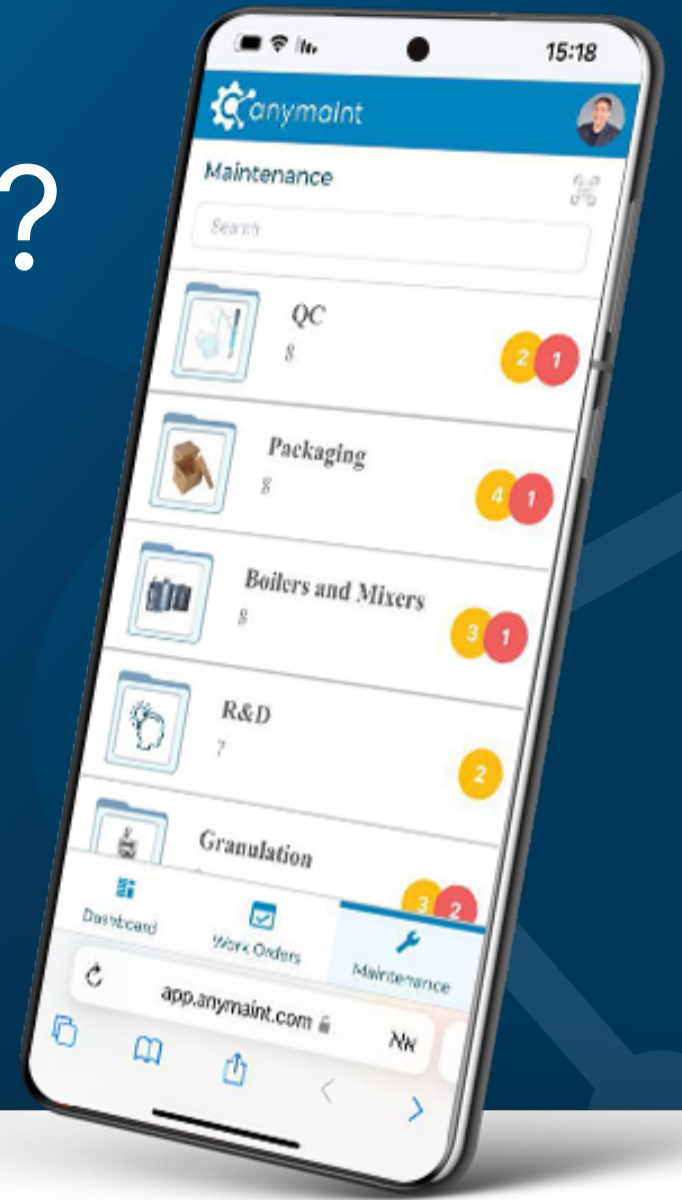

Spend too much on maintenance?

AnyMaint saves 70%

Predictive maintenance platform to increase machine uptime

Why suffer from unplanned downtime instead of adopting preventative maintenance and reducing over 70% of machine breakages?

With AnyMaint, any machine-operating business having the ability to take proactive actions to prevent unplanned downtime and ensure facility operation easy and efficiently.

- Create visual maintenance map, presenting assets hierarchy, data and alerts
- Create and execute proactive maintenance plan, avoid 70% of failures
- If failure occurs, get alert immediately from team members, IOT devices or WhatsApp
- Summarize maintenance activity in simple and powerful charts, leading to continuous improvement action
- Enjoy one platform for all activities – real time reporting ,proactive management, advanced analytic for better decision making and knowledge sharing