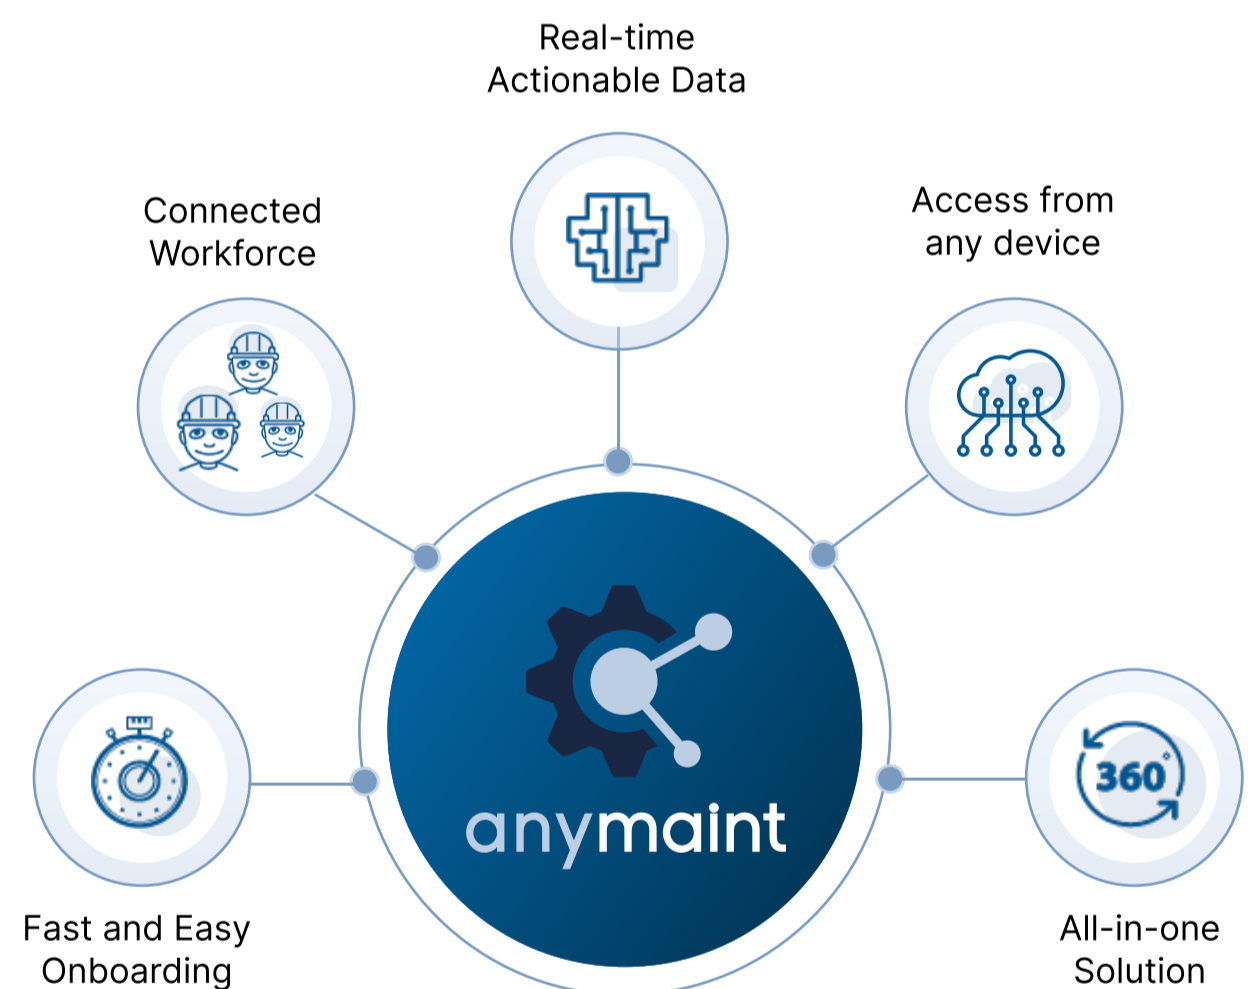

Spend too much on maintenance?

AnyMaint saves 70%

Predictive maintenance platform to increase machine uptime

Why suffer from unplanned downtime instead of adopting preventative maintenance and reducing over 70% of machine breakages?

With AnyMaint, any machine-operating business having the ability to take proactive actions to prevent unplanned downtime and ensure facility operation easy and efficiently.

- Create visual maintenance map, presenting assets hierarchy, data and alerts
- Create and execute proactive maintenance plan, avoid 70% of failures
- If failure occurs, get alert immediately from team members, IOT devices or WhatsApp
- Summarize maintenance activity in simple and powerful charts, leading to continuous improvement action
- Enjoy one platform for all activities – real time reporting ,proactive management, advanced analytic for better decision making and knowledge sharing