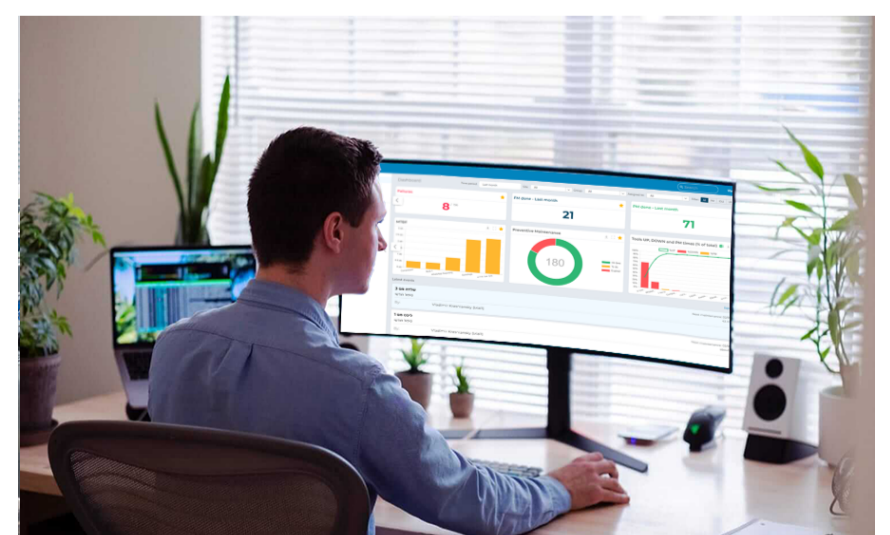

Advanced analytic

Advanced analytic to see the "big picture" and making data-driven decisions